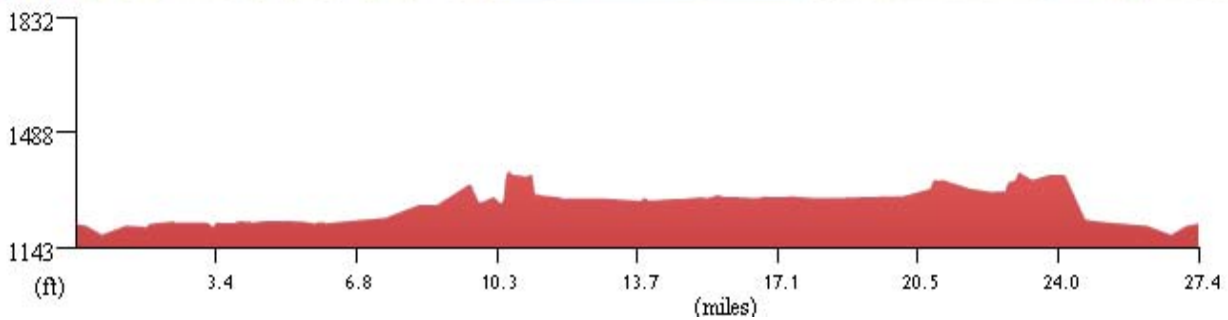

Pillager Loops

Lake Shamineau - 29 miles

<http://ridewithgps.com/routes/357460>

Lake Shamineau

29.4 miles

Leg	Dir	Type	Notes	Total
	↑	Straight	Start on River Street at Cedar Ave in Pillager. Head south and cross Crow Wing River.	0.0
0.6	↑	Straight	Continue onto Dove Rd	0.6
0.6	→	Right	Right on Azelea Rd (Co Hwy 28)	1.2
8.9	←	Left	Turn left at US-10 E	10.2
2.9	←	Left	Left onto Ridge Rd	13.1
3.8	→	Right	Slight right at Bugle Rd (Co Hwy 2)	16.8
1.1	←	Left	Left onto Birch Rd/Peterson Rd	18.0
1.0	←	Left	Left at 340th St/Birch Rd/N Round Lake Rd	18.9
1.2	→	Right	Turn right at 70th Ave	20.1
1.0	←	Left	Left onto 330th St/Co Rd 203	21.1
1.0	←	Left	Left on Dove Rd (Co Hwy 1)	22.1
7.2			End	29.4

Ride With GPS · www.ridewithgps.com

Pillager Loops

Lake Alexander - 27 miles

Lake Alexander

27.4 miles

Leg	Dir	Type	Notes	Total
	↑	Straight	Start on River St at Cedar Ave in Pillager. Head south and cross the Crow Wing River.	0.0
1.2	→	Right	Turn right at Azalea Rd	1.2
5.6	←	Left	Turn left at Bugle Rd	6.9
5.9	←	Left	Turn left onto 330th St/Co Rd 203	12.8
0.9	→	Right	Turn right onto 60th Ave/Cottonwood Rd	13.7
1.5	→	Right	Turn right onto Ogema Point Dr	15.2
0.4	←	Left	Stay on Ogema Point Dr	15.7
0.1	←	Left	Stay on Ogema Point Dr	15.8
0.3	→	Right	Turn right onto Co Rd 204/Cottonwood Rd	16.1
1.2	←	Left	Turn left onto 70th Ave	17.4
1.8	→	Right	Turn right onto 330th St/Co Rd 203	19.1
1.0	←	Left	Turn left at Dove Rd	20.2
7.2			End	27.4