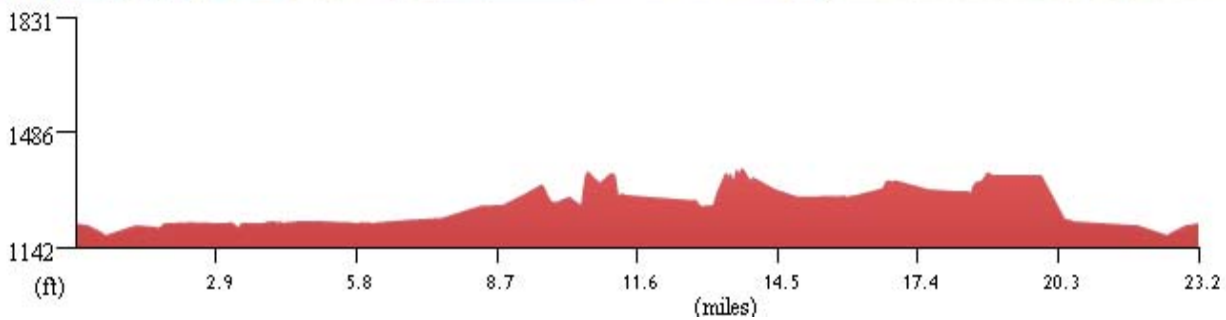

Ride With GPS · www.ridewithgps.com

Pillager Loops

Lake Alexander - 27 miles

Lake Alexander

27.4 miles

Leg	Dir	Type	Notes	Total
	↑	Straight	Start on River St at Cedar Ave in Pillager. Head south and cross the Crow Wing River.	0.0
1.2	→	Right	Turn right at Azalea Rd	1.2
5.6	←	Left	Turn left at Bugle Rd	6.9
5.9	←	Left	Turn left onto 330th St/Co Rd 203	12.8
0.9	→	Right	Turn right onto 60th Ave/Cottonwood Rd	13.7
1.5	→	Right	Turn right onto Ogema Point Dr	15.2
0.4	←	Left	Stay on Ogema Point Dr	15.7
0.1	←	Left	Stay on Ogema Point Dr	15.8
0.3	→	Right	Turn right onto Co Rd 204/Cottonwood Rd	16.1
1.2	←	Left	Turn left onto 70th Ave	17.4
1.8	→	Right	Turn right onto 330th St/Co Rd 203	19.1
1.0	←	Left	Turn left at Dove Rd	20.2
7.2			End	27.4

Pillager Loops

Twin, Perch, Round Lakes - 23 miles

<http://ridewithgps.com/routes/357613>

Twin, Perch, Round Lakes

23.2 miles

Leg	Dir	Type	Notes	Total
	↑	Straight	Start on River St at Cedar Ave in Pillager. Head south and cross Crow Wing River.	0.3
1.0	→	Right	Turn right onto Azalea Rd (Co Hwy 28)	1.2
5.6	←	Left	Turn left at Bugle Rd	6.9
4.9	←	Left	Turn left at Birch Rd/Peterson Rd	11.8
1.0	←	Left	Turn left at 340th St/Birch Rd/N Round Lake Rd	12.8
1.2	→	Right	Turn right at 70th Ave	13.9
1.0	←	Left	Take left onto 330th St/Co Rd 203	14.9
1.0	←	Left	Turn left at Dove Rd (Co Hwy 1)	15.9
7.2			End	23.2