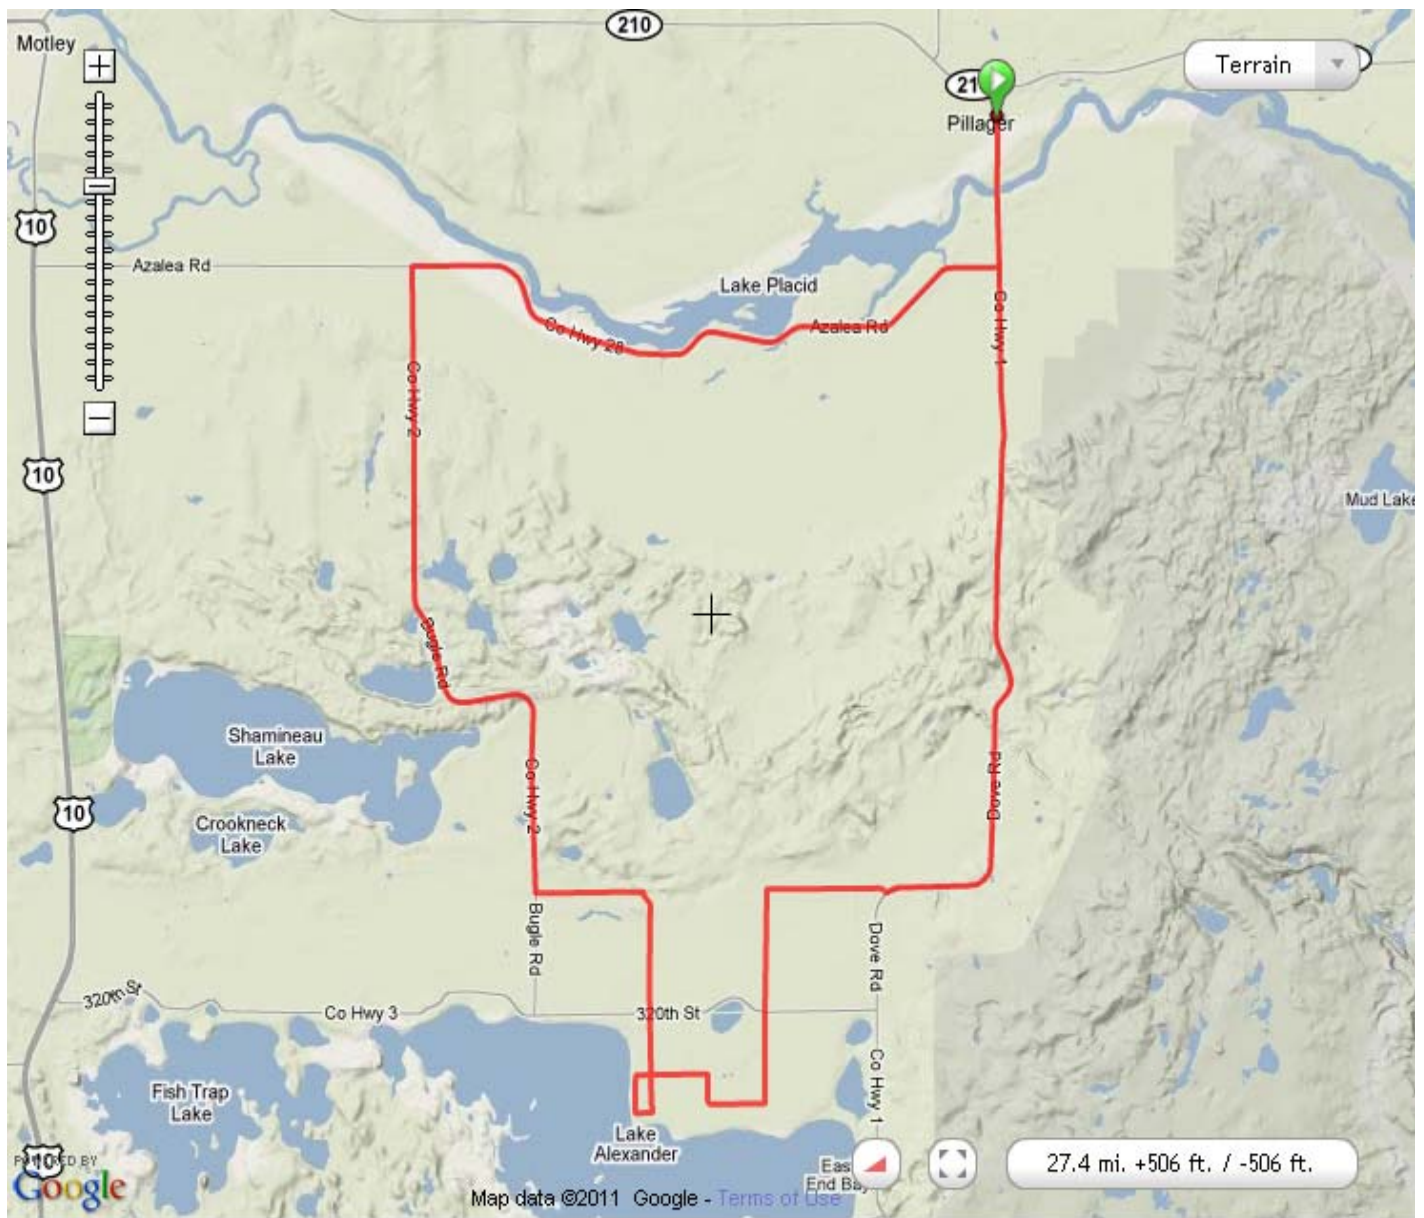

Pillager Loops

Lake Shamineau - 29 miles

<http://ridewithgps.com/routes/357460>

Lake Shamineau

29.4 miles

Leg	Dir	Type	Notes	Total
	↑	Straight	Start on River Street at Cedar Ave in Pillager. Head south and cross Crow Wing River.	0.0
0.6	↑	Straight	Continue onto Dove Rd	0.6
0.6	→	Right	Right on Azelea Rd (Co Hwy 28)	1.2
8.9	←	Left	Turn left at US-10 E	10.2
2.9	←	Left	Left onto Ridge Rd	13.1
3.8	→	Right	Slight right at Bugle Rd (Co Hwy 2)	16.8
1.1	←	Left	Left onto Birch Rd/Peterson Rd	18.0
1.0	←	Left	Left at 340th St/Birch Rd/N Round Lake Rd	18.9
1.2	→	Right	Turn right at 70th Ave	20.1
1.0	←	Left	Left onto 330th St/Co Rd 203	21.1
1.0	←	Left	Left on Dove Rd (Co Hwy 1)	22.1
7.2			End	29.4

Ride With GPS · www.ridewithgps.com

Pillager Loops

Lake Alexander - 27 miles

Lake Alexander

27.4 miles

Leg	Dir	Type	Notes	Total
	↑	Straight	Start on River St at Cedar Ave in Pillager. Head south and cross the Crow Wing River.	0.0
1.2	→	Right	Turn right at Azalea Rd	1.2
5.6	←	Left	Turn left at Bugle Rd	6.9
5.9	←	Left	Turn left onto 330th St/Co Rd 203	12.8
0.9	→	Right	Turn right onto 60th Ave/Cottonwood Rd	13.7
1.5	→	Right	Turn right onto Ogema Point Dr	15.2
0.4	←	Left	Stay on Ogema Point Dr	15.7
0.1	←	Left	Stay on Ogema Point Dr	15.8
0.3	→	Right	Turn right onto Co Rd 204/Cottonwood Rd	16.1
1.2	←	Left	Turn left onto 70th Ave	17.4
1.8	→	Right	Turn right onto 330th St/Co Rd 203	19.1
1.0	←	Left	Turn left at Dove Rd	20.2
7.2			End	27.4