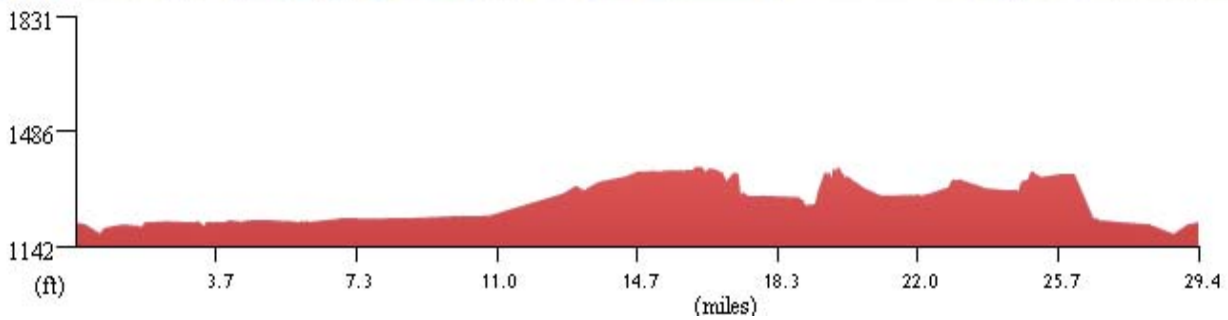

Pillager Loops

Lake Shamineau - 29 miles

<http://ridewithgps.com/routes/357460>

Lake Shamineau

29.4 miles

Leg	Dir	Type	Notes	Total
	↑	Straight	Start on River Street at Cedar Ave in Pillager. Head south and cross Crow Wing River.	0.0
0.6	↑	Straight	Continue onto Dove Rd	0.6
0.6	→	Right	Right on Azelea Rd (Co Hwy 28)	1.2
8.9	←	Left	Turn left at US-10 E	10.2
2.9	←	Left	Left onto Ridge Rd	13.1
3.8	→	Right	Slight right at Bugle Rd (Co Hwy 2)	16.8
1.1	←	Left	Left onto Birch Rd/Peterson Rd	18.0
1.0	←	Left	Left at 340th St/Birch Rd/N Round Lake Rd	18.9
1.2	→	Right	Turn right at 70th Ave	20.1
1.0	←	Left	Left onto 330th St/Co Rd 203	21.1
1.0	←	Left	Left on Dove Rd (Co Hwy 1)	22.1
7.2			End	29.4

Ride With GPS · www.ridewithgps.com

Pillager Loops

Lake Alexander - 27 miles

Lake Alexander

27.4 miles

Leg	Dir	Type	Notes	Total
	↑	Straight	Start on River St at Cedar Ave in Pillager. Head south and cross the Crow Wing River.	0.0
1.2	→	Right	Turn right at Azalea Rd	1.2
5.6	←	Left	Turn left at Bugle Rd	6.9
5.9	←	Left	Turn left onto 330th St/Co Rd 203	12.8
0.9	→	Right	Turn right onto 60th Ave/Cottonwood Rd	13.7
1.5	→	Right	Turn right onto Ogema Point Dr	15.2
0.4	←	Left	Stay on Ogema Point Dr	15.7
0.1	←	Left	Stay on Ogema Point Dr	15.8
0.3	→	Right	Turn right onto Co Rd 204/Cottonwood Rd	16.1
1.2	←	Left	Turn left onto 70th Ave	17.4
1.8	→	Right	Turn right onto 330th St/Co Rd 203	19.1
1.0	←	Left	Turn left at Dove Rd	20.2
7.2			End	27.4