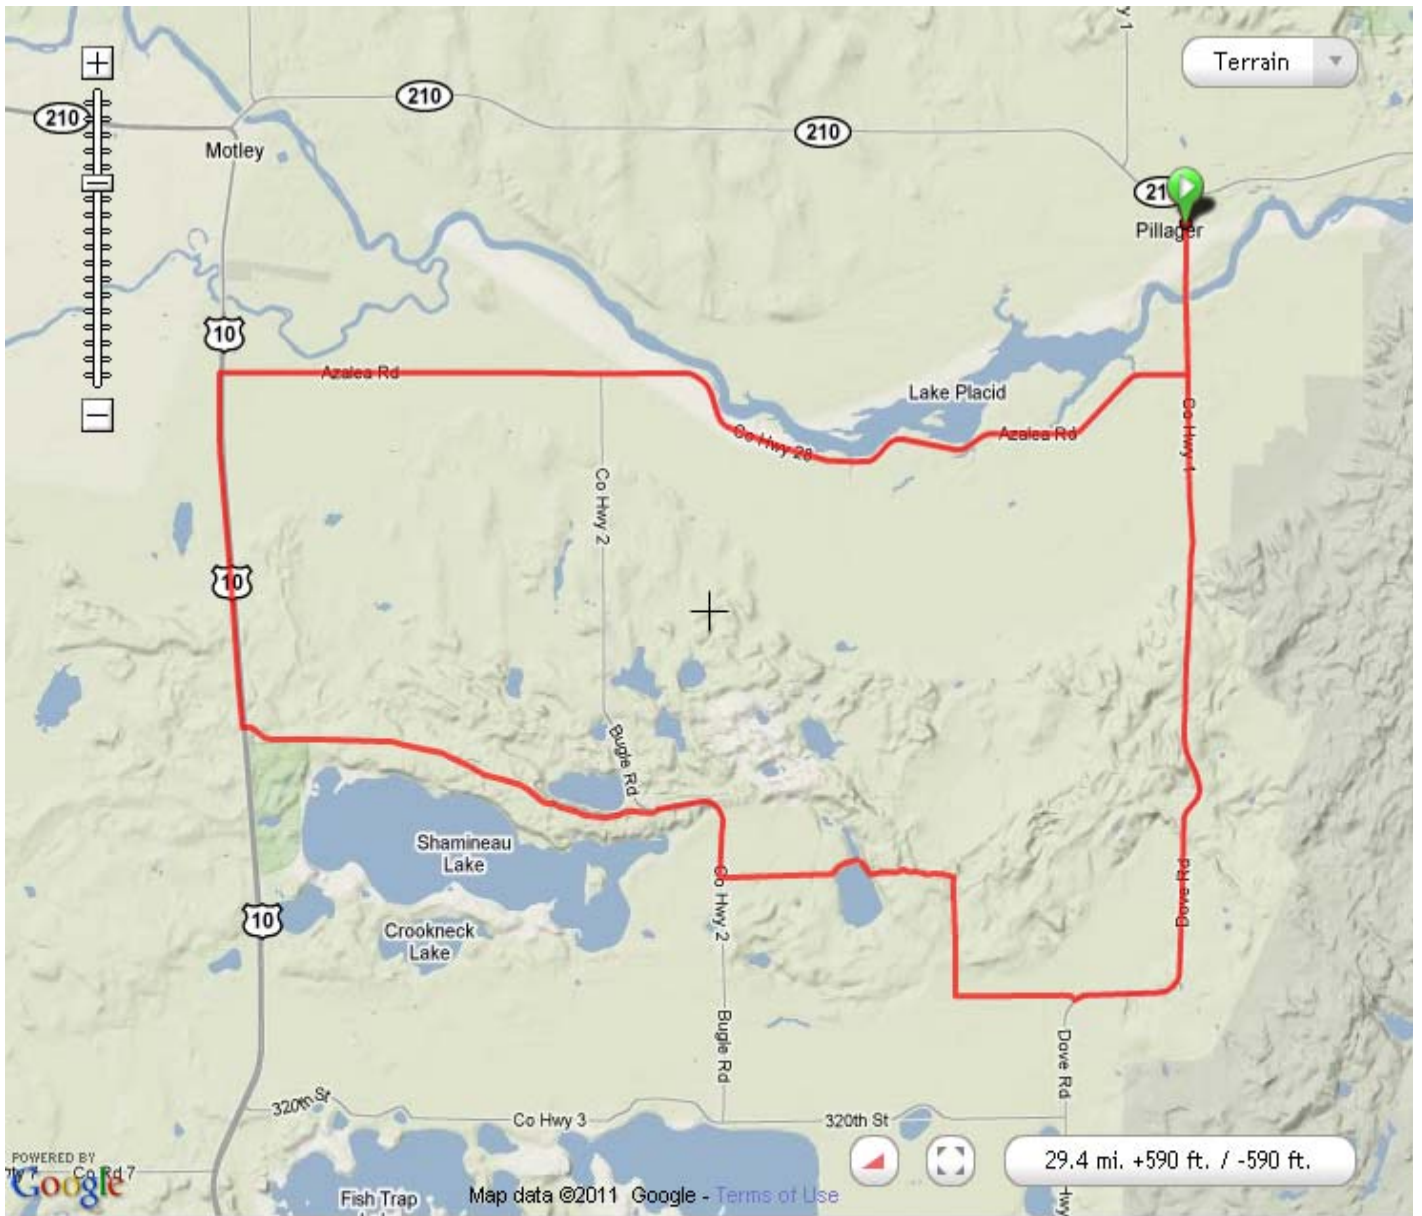

Pillager Loops

Lake Shamineau - 29 miles

<http://ridewithgps.com/routes/357460>

Lake Shamineau

29.4 miles

Leg	Dir	Type	Notes	Total
	↑	Straight	Start on River Street at Cedar Ave in Pillager. Head south and cross Crow Wing River.	0.0
0.6	↑	Straight	Continue onto Dove Rd	0.6
0.6	→	Right	Right on Azelea Rd (Co Hwy 28)	1.2
8.9	←	Left	Turn left at US-10 E	10.2
2.9	←	Left	Left onto Ridge Rd	13.1
3.8	→	Right	Slight right at Bugle Rd (Co Hwy 2)	16.8
1.1	←	Left	Left onto Birch Rd/Peterson Rd	18.0
1.0	←	Left	Left at 340th St/Birch Rd/N Round Lake Rd	18.9
1.2	→	Right	Turn right at 70th Ave	20.1
1.0	←	Left	Left onto 330th St/Co Rd 203	21.1
1.0	←	Left	Left on Dove Rd (Co Hwy 1)	22.1
7.2			End	29.4

Ride With GPS · www.ridewithgps.com

Pillager Loops

Lake Alexander - 27 miles

Lake Alexander

27.4 miles

Leg	Dir	Type	Notes	Total
	↑	Straight	Start on River St at Cedar Ave in Pillager. Head south and cross the Crow Wing River.	0.0
1.2	→	Right	Turn right at Azalea Rd	1.2
5.6	←	Left	Turn left at Bugle Rd	6.9
5.9	←	Left	Turn left onto 330th St/Co Rd 203	12.8
0.9	→	Right	Turn right onto 60th Ave/Cottonwood Rd	13.7
1.5	→	Right	Turn right onto Ogema Point Dr	15.2
0.4	←	Left	Stay on Ogema Point Dr	15.7
0.1	←	Left	Stay on Ogema Point Dr	15.8
0.3	→	Right	Turn right onto Co Rd 204/Cottonwood Rd	16.1
1.2	←	Left	Turn left onto 70th Ave	17.4
1.8	→	Right	Turn right onto 330th St/Co Rd 203	19.1
1.0	←	Left	Turn left at Dove Rd	20.2
7.2			End	27.4