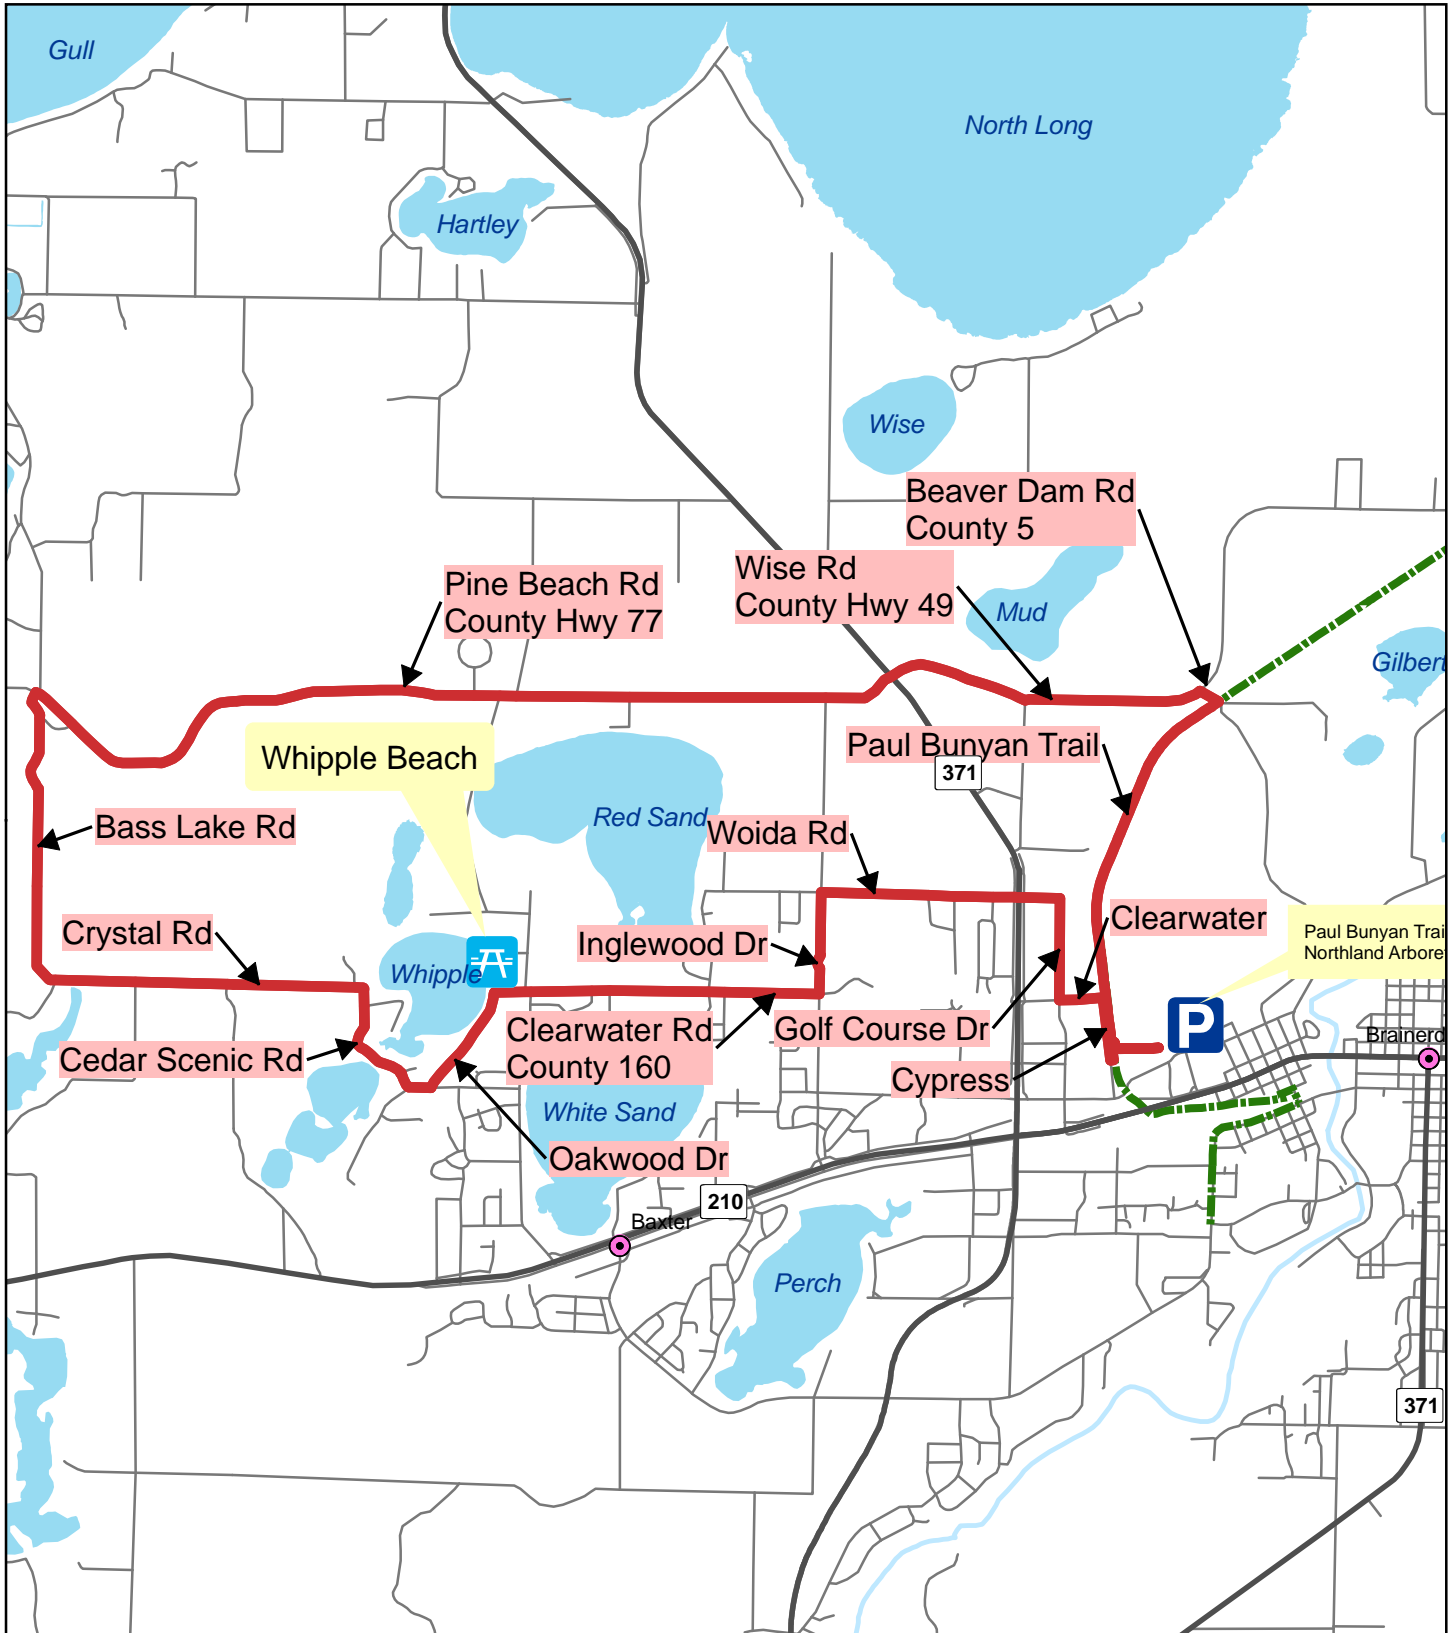

Whipple Beach (18 Miles)

Paul Bunyan Cyclists Routes

- Whipple Beach
- - - Bike Trail
- Major Highways
- Other Roads
- Populated Places
- Lakes & Rivers

Clearwater Rd

Cypress Dr

Golf Course Dr

Paul Bunyan Trail Parking

Excelsior Rd

Movies 10

371

Fleet Farm

Conservation Dr

Excelsior Rd

Trail Bridge over Excelsior

Kohl's

210

371

Trail Underpass Washington Ave (210)