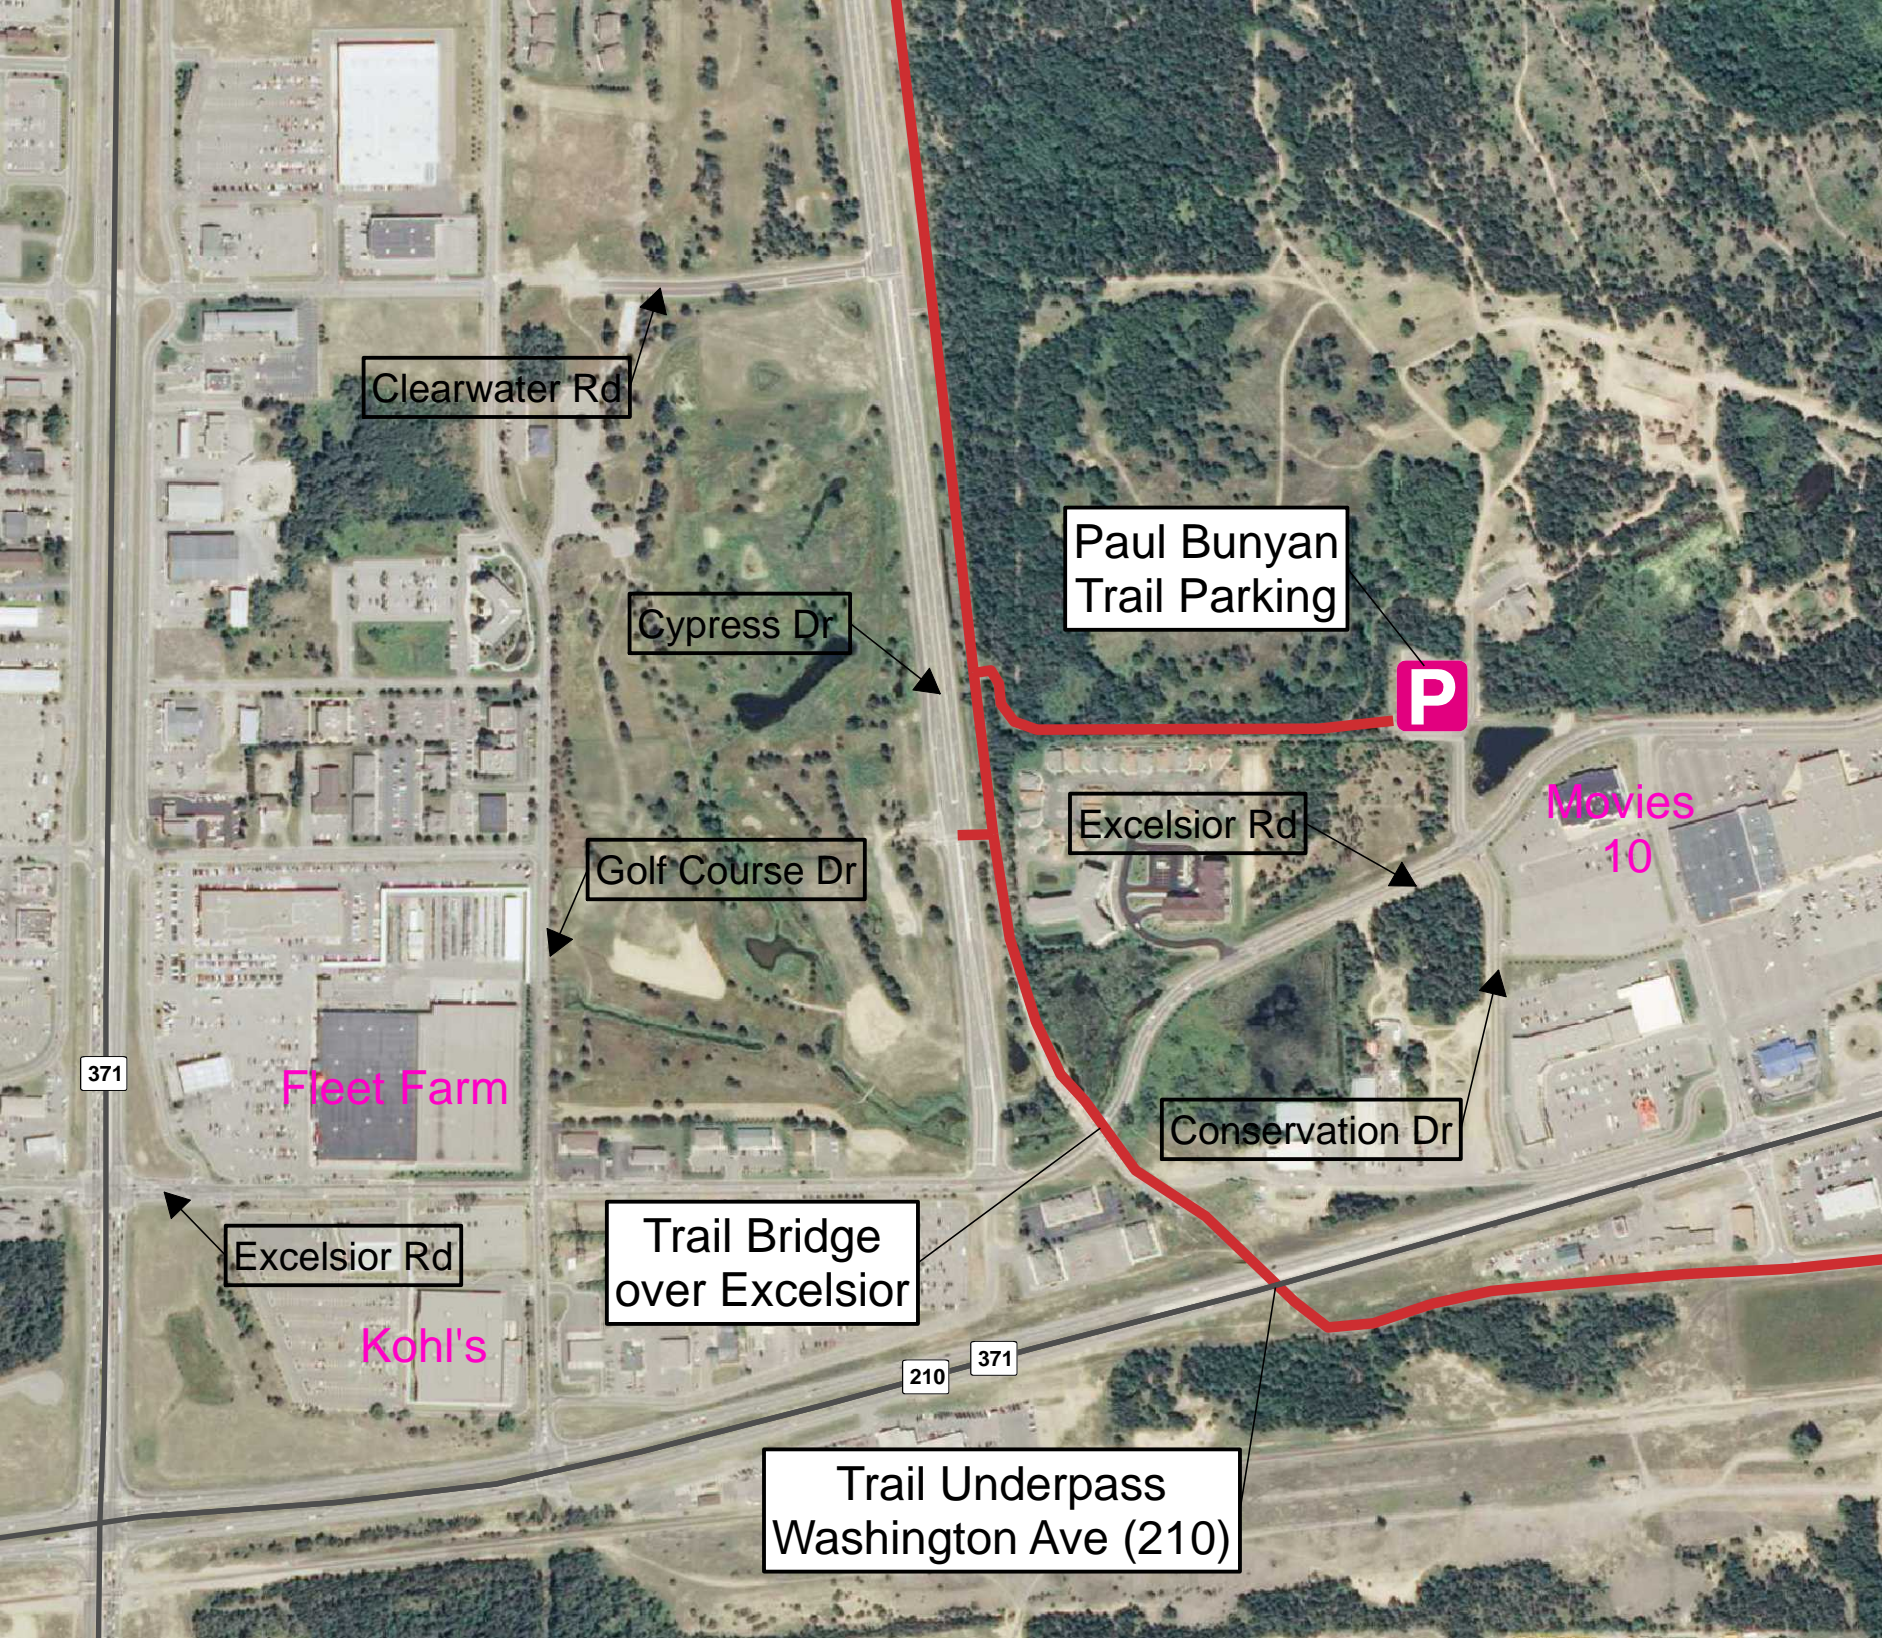

Whipple Beach (18 Miles)

Paul Bunyan Cyclists Routes

- Whipple Beach
- - - Bike Trail
- Major Highways
- Other Roads
- Populated Places
- Lakes & Rivers

Clearwater Rd

Cypress Dr

Golf Course Dr

Paul Bunyan Trail Parking

Excelsior Rd

Movies 10

371

Fleet Farm

Conservation Dr

Excelsior Rd

Trail Bridge over Excelsior

Kohl's

210

371

Trail Underpass Washington Ave (210)